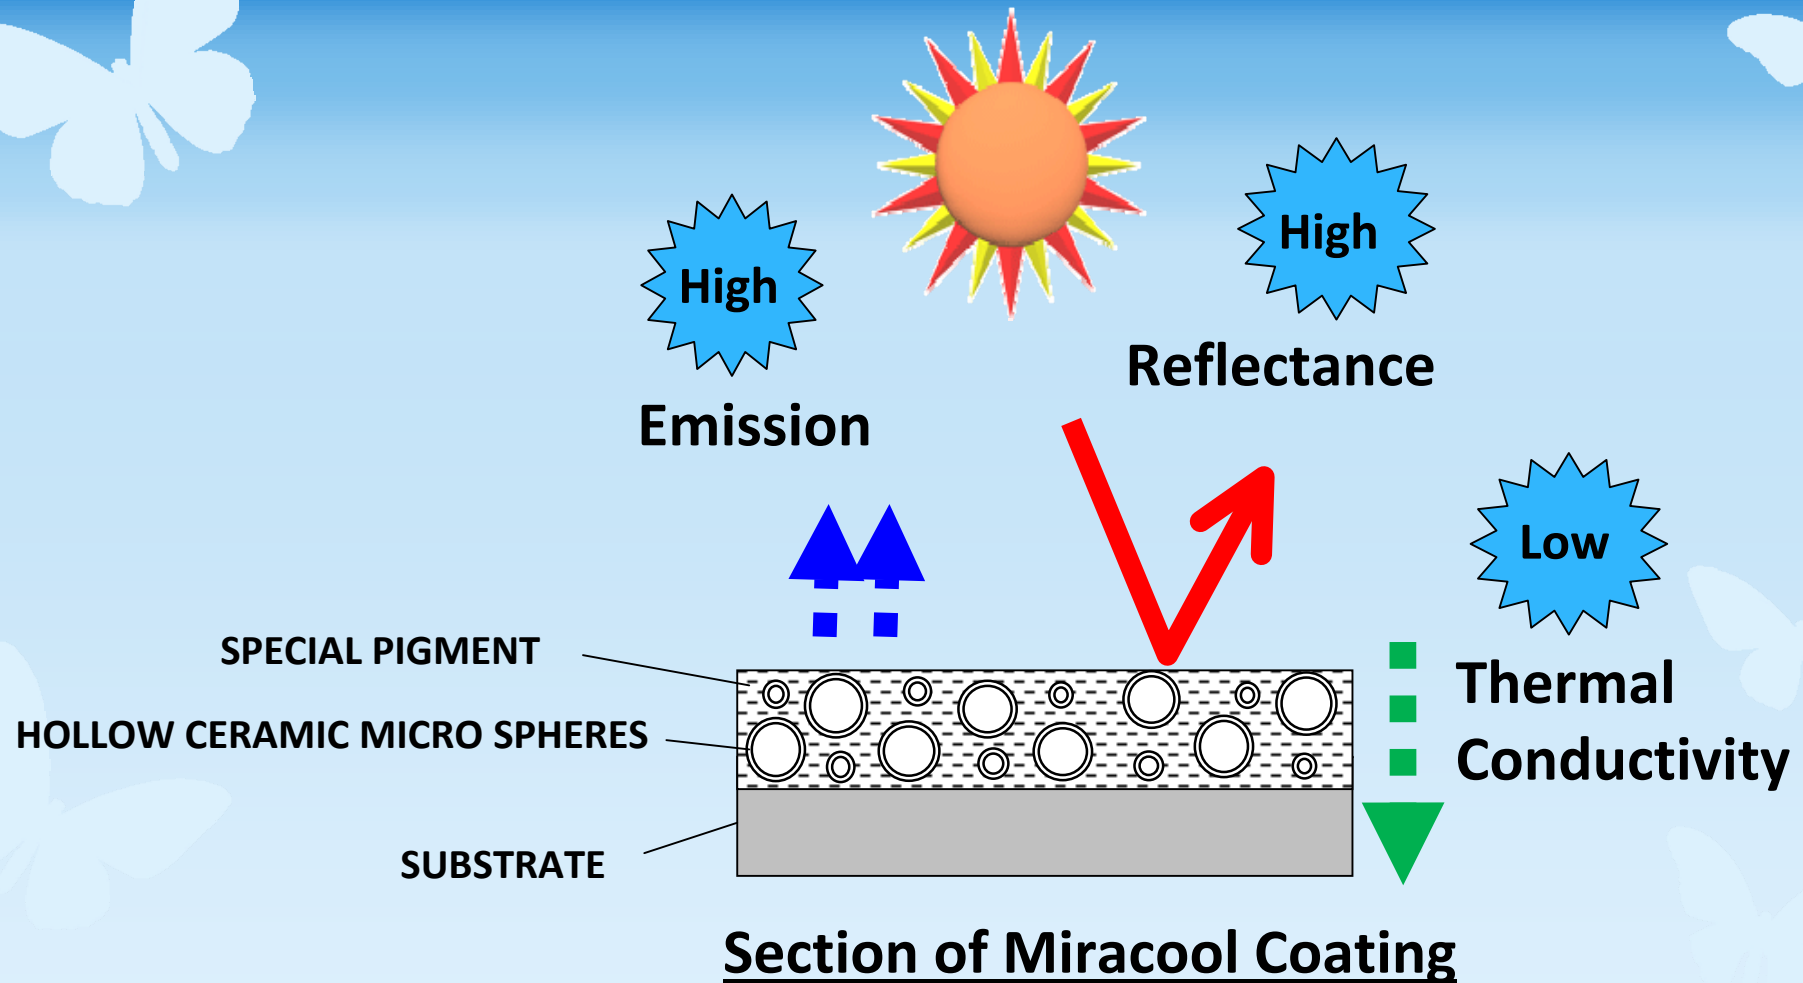

The background is a solid blue color. There are several white butterfly silhouettes scattered across the page. One is in the top left, one in the top right, one in the middle right, one in the bottom right, one in the bottom left, and one in the middle left.

MIRACOOOL Pilot Project In Sorsogon City, In Philippines

**MIRACOOOL Co., Ltd.
5 November 2013**

THERMAL CHARACTERISTICS OF HEAT SHIELDING PAINT "MIRACOOOL"

EFFECT OF MIRACOOOL

Decrease of Surface
Temperature of the Roof

Reduction of Heat Flow from
the Roof into Rooms

Less Cooling Load

Low Room Temp.

Saving Energy

Comfortable