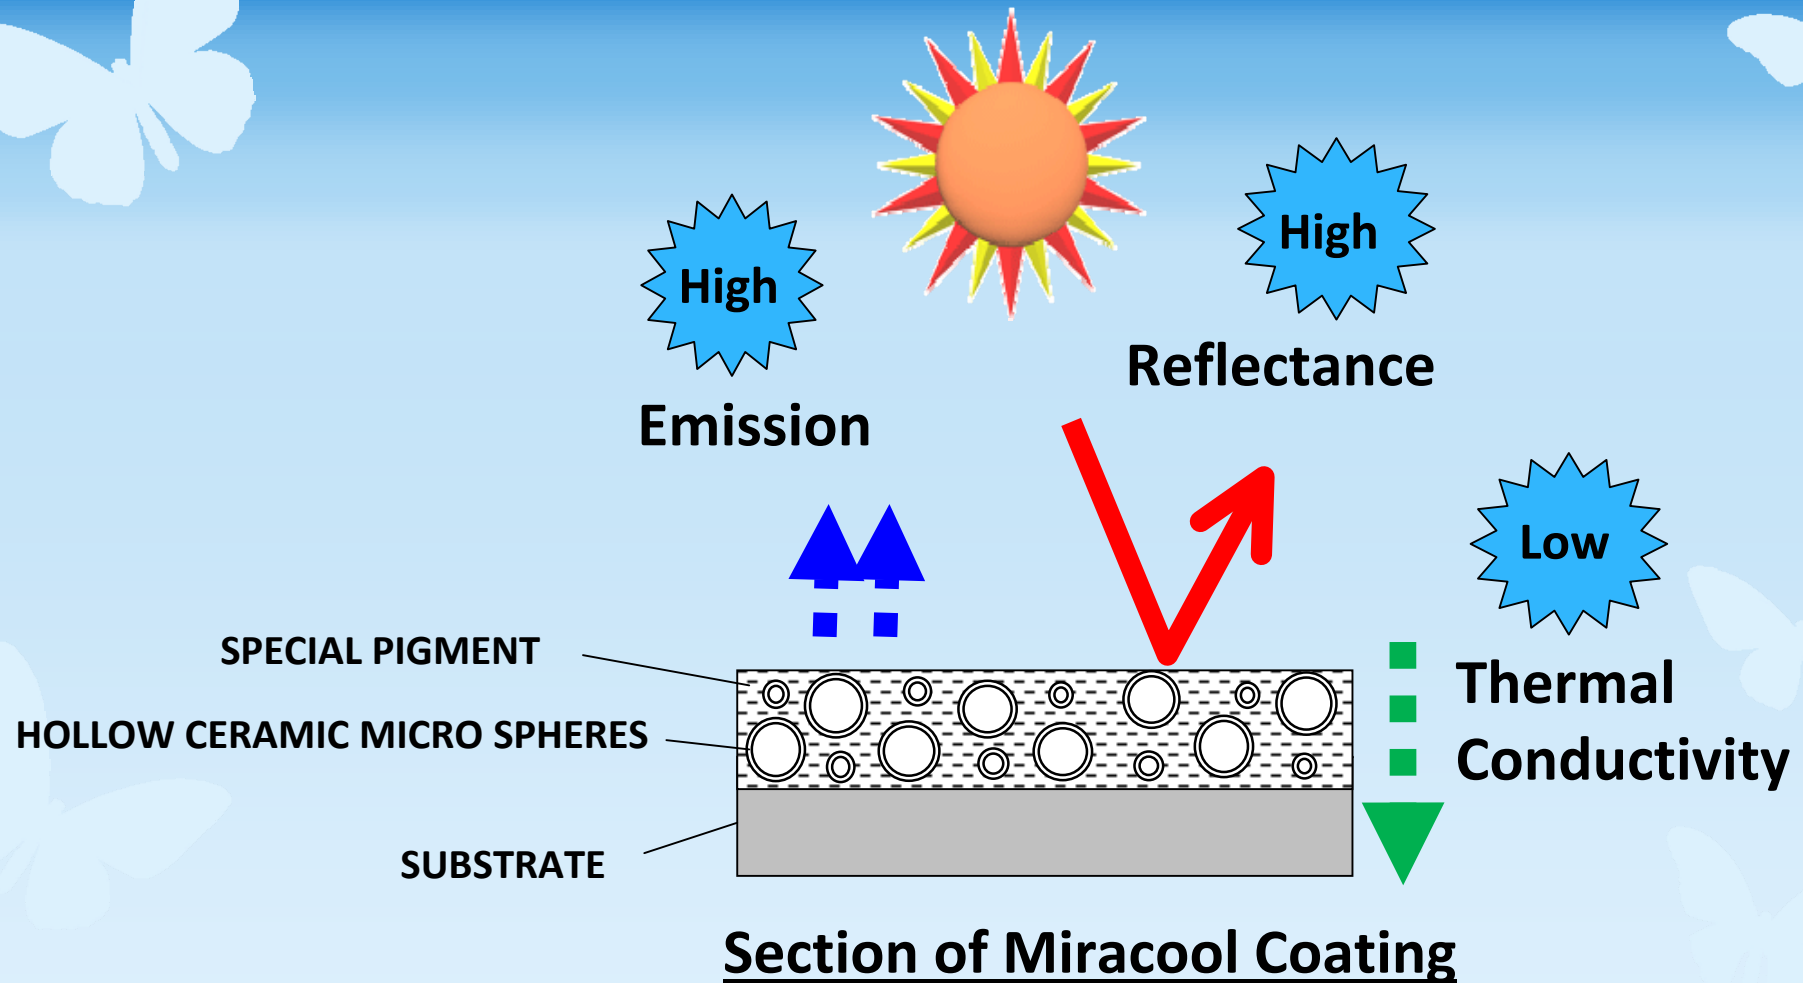

The background is a solid blue color. There are several white butterfly silhouettes scattered across the page. One is in the top left, one in the top right, one in the middle right, one in the bottom right, one in the bottom left, and one in the middle left.

MIRACOOOL Pilot Project In Sorsogon City, In Philippines

**MIRACOOOL Co., Ltd.
5 November 2013**

THERMAL CHARACTERISTICS OF HEAT SHIELDING PAINT "MIRACOO"

EFFECT OF MIRACOOOL

Decrease of Surface
Temperature of the Roof

Reduction of Heat Flow from
the Roof into Rooms

Less Cooling Load

Low Room Temp.

Saving Energy

Comfortable